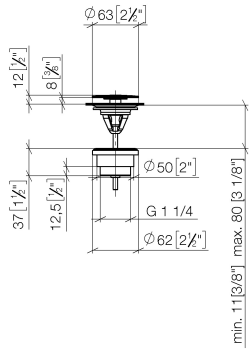

Basin Waste without press-closing 1 1/4" - Chrome

IMO

10 126 970

Fits: IMO, LULU, MADISON, MEM, TARA,
CL.1, LISSÉ, VAIA, META, CYO

	Chrome	10 126 970-00
	Brushed Platinum	10 126 970-06
	Platinum	10 126 970-08
	Durabrand (23kt Gold)	10 126 970-09
	Dark Chrome	10 126 970-19
	Light Gold	10 126 970-26
	Brushed Light Gold	10 126 970-27
	Brushed Durabrand (23kt Gold)	10 126 970-28
	Matte Black	10 126 970-33
	Brushed Bronze	10 126 970-42
	Brushed Champagne (22kt Gold)	10 126 970-46
	Champagne (22kt Gold)	10 126 970-47
	Brushed Chrome	10 126 970-93
	Brushed Dark Platinum	10 126 970-99

Basin Waste without press-closing 1 1/4" - Chrome

IMO

10 126 970

Only suitable for sinks without an overflow.

10 126 970

mm [inches]

10 126 970

Parts for other finishes can be found here: [Brushed](#)
[Platinum](#)

Spare parts list

No.	Item Number	Name	Quantity used	Delivery time
1	09 31 20 097-00	plug	1	10
2	09 30 30 179 90	screw	1	2
3	09 11 01 038-00	cup	1	10
4	09 14 05 061 90	seal	1	2
5	09 14 03 153 90	seal	1	2
6	09 11 10 156-00	connection	1	-