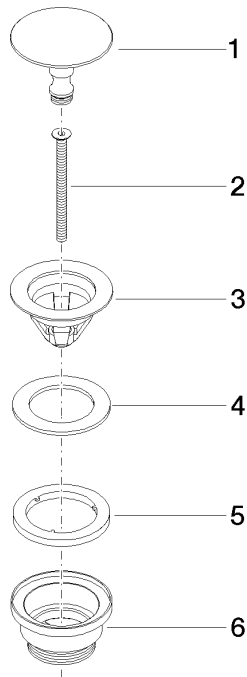

Basin Waste without press-closing 1 1/4" - Chrome

IMO

10 126 970

Fits: IMO, LULU, MADISON, MEM, TARA,
CL.1, LISSÉ, VAIA, META, CYO

	Chrome	10 126 970-00
	Brushed Platinum	10 126 970-06
	Platinum	10 126 970-08
	Durabrand (23kt Gold)	10 126 970-09
	Dark Chrome	10 126 970-19
	Light Gold	10 126 970-26
	Brushed Light Gold	10 126 970-27
	Brushed Durabrand (23kt Gold)	10 126 970-28
	Matte Black	10 126 970-33
	Brushed Bronze	10 126 970-42
	Brushed Champagne (22kt Gold)	10 126 970-46
	Champagne (22kt Gold)	10 126 970-47
	Brushed Chrome	10 126 970-93
	Brushed Dark Platinum	10 126 970-99

Basin Waste without press-closing 1 1/4" - Chrome

IMO

10 126 970

Only suitable for sinks without an overflow.

10 126 970

mm [inches]

10 126 970

Parts for other finishes can be found here: [Brushed](#)
[Platinum](#)

Spare parts list

No.	Item Number	Name	Quantity used	Delivery time
1	09 31 20 097-00	plug	1	10
2	09 30 30 179 90	screw	1	2
3	09 11 01 038-00	cup	1	10
4	09 14 05 061 90	seal	1	2
5	09 14 03 153 90	seal	1	2
6	09 11 10 156-00	connection	1	-